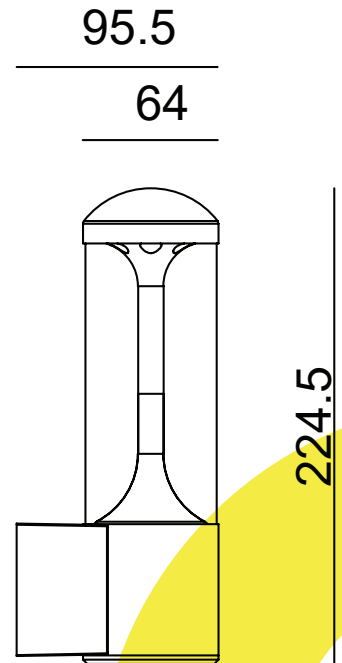

OUTDOOR LIGHT WALL LAMP

TECHNICAL SHEET

KL-545

KEYLIGHT

SPAIN

PRODUCTOS DE ILUMINACION

FEATURES

- 220-240V
- CE ROHS Certified
- Silicon-rubber gasket
- Die-cast aluminium Body
- Powder-coated with pretreatment for outdoor use
- 3-years warranty

SPECIFICATIONS

Product Code	KL-545
Power	6W
Input	220-240V
Luminous flux	500 lm
Color Temperature	2700k-6500k
Beam Angle	120°
Power factor	≥0.5
CRI	80
Finishing Colors	White/Silver Grey/Dark Grey/Black
LED Type	SMD
IP Rating	IP65 Class 1
Size	224.5mm*64mm*95.5mm
Warranty	3 years